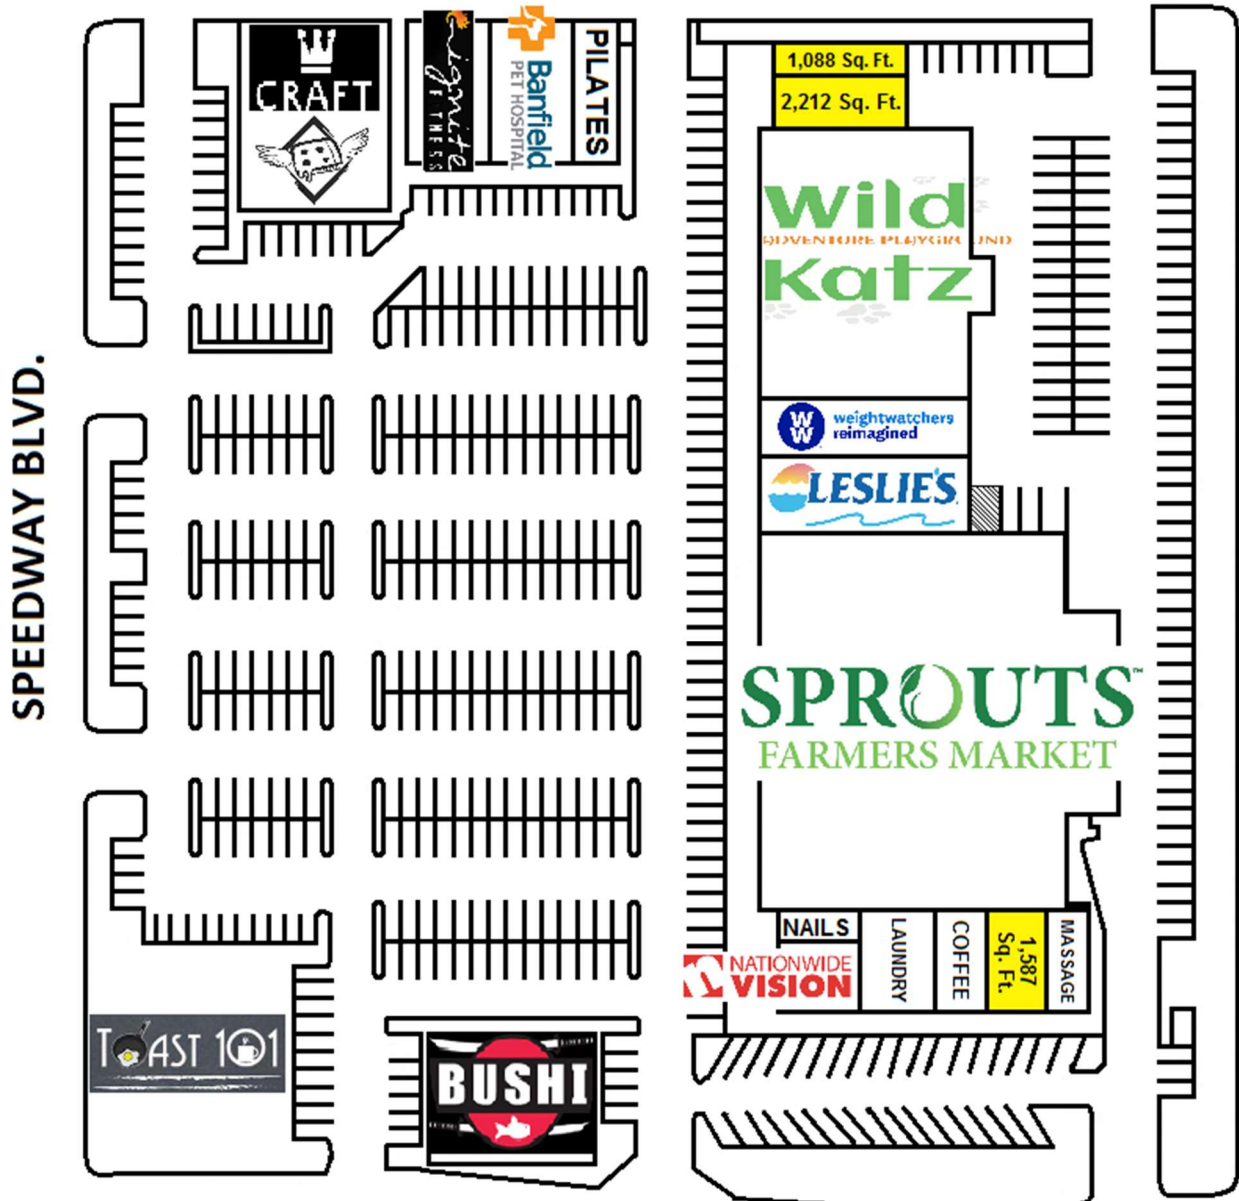

# SPROUTS FARMERS MARKET SHOPPING CENTER

SPEEDWAY BLVD. & SWAN RD.  
TUCSON, AZ 85712

SWAN RD.