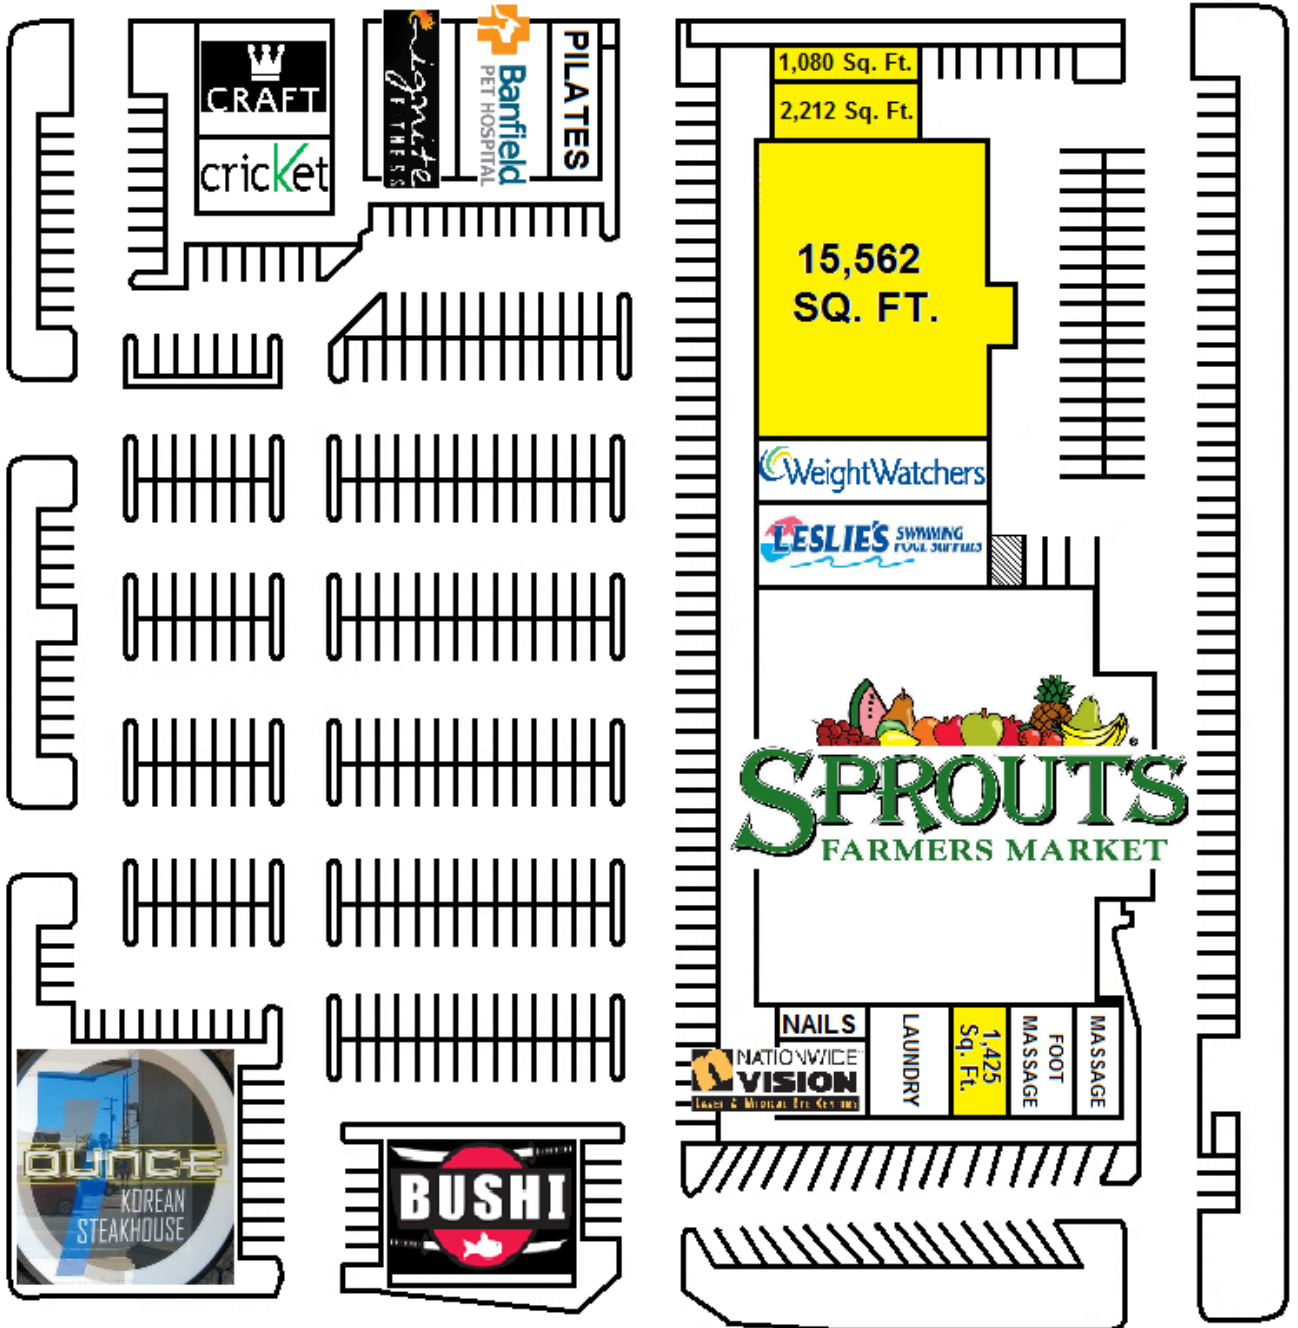

# SPROUTS FARMERS MARKET SHOPPING CENTER

SPEEDWAY BLVD. & SWAN RD.  
TUCSON, AZ 85712

SPEEDWAY BLVD.

SWAN RD.